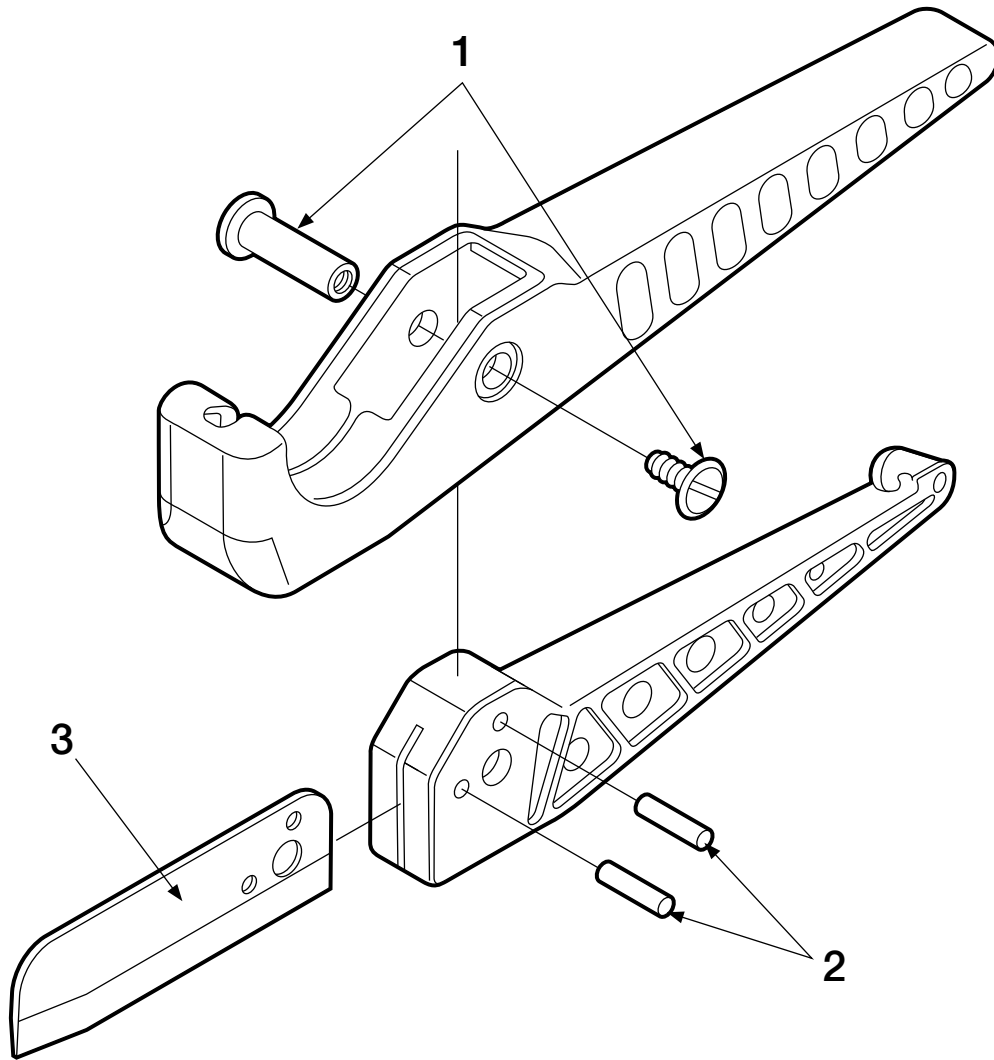

## Replacement Parts

## Parts List

Ref. No.	Description	SC1 Item Code	SS1SS Item Code	SC125 Item Code	Qty. Used
1	Blade Rivet & Screw	94171	94171	94171	1
2	Blade Pin	94172	94172	94172	2
3	Replacement Blade	94170	94187	94169	1

Replacement blade (#3) comes with a knockout tool for the blade pins. Blade pins are not included with the replacement blade and must be ordered separately if needed.